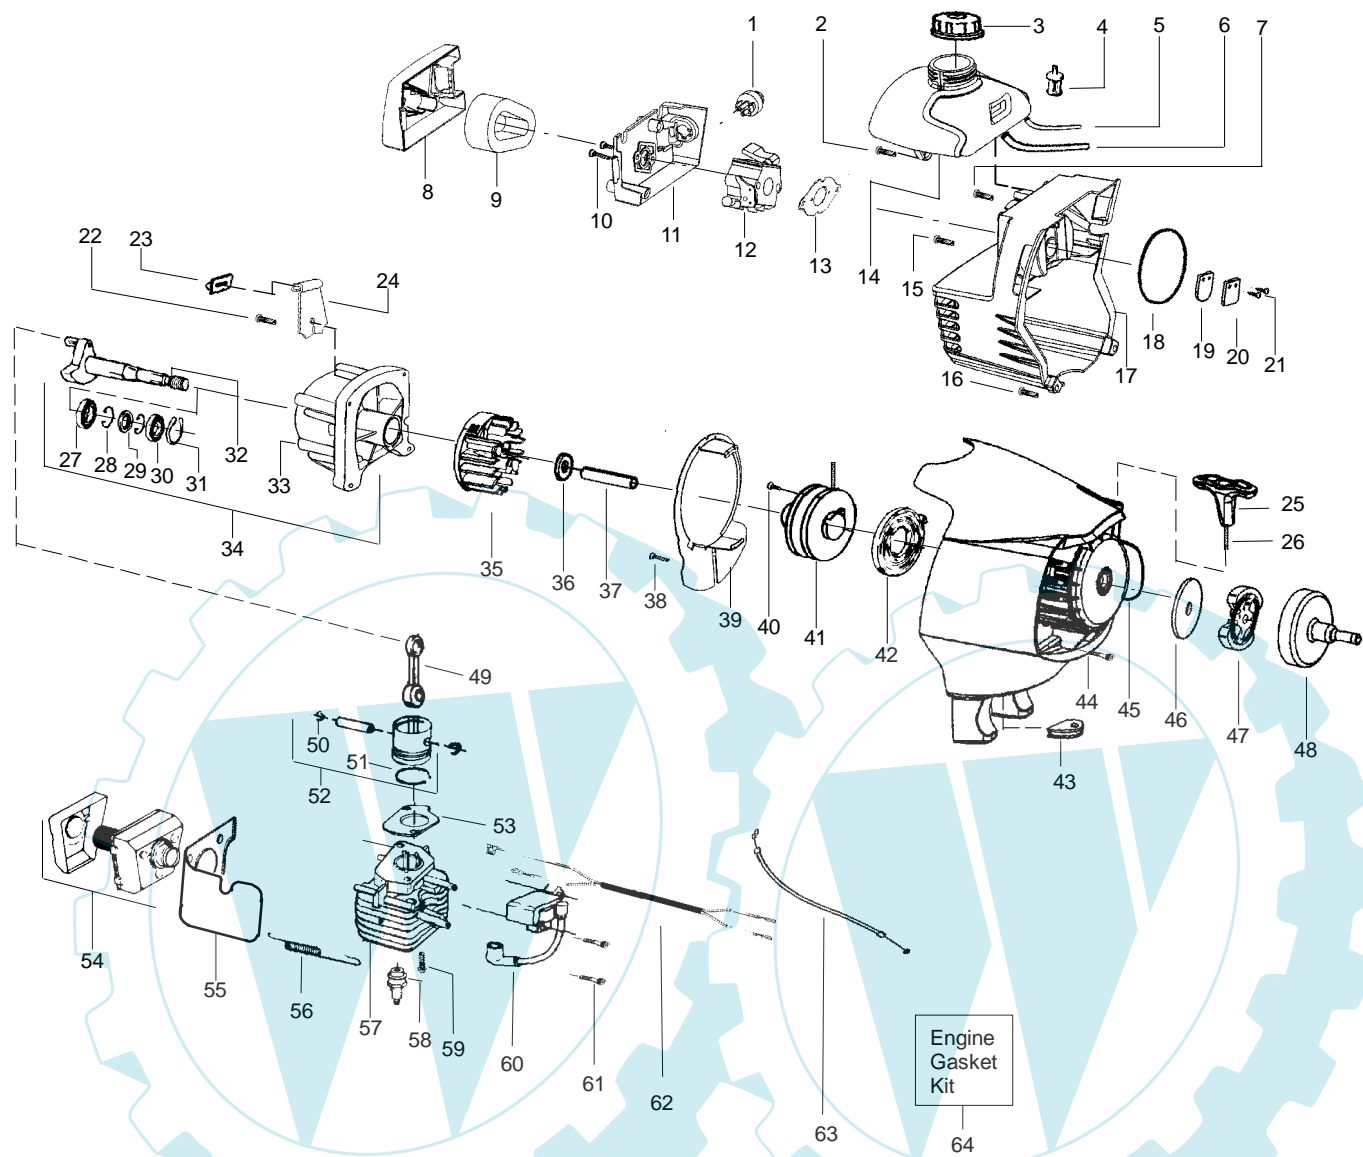

PARTS LIST NO. <b>530164240</b>		 <b>PARTS LIST</b>	MODEL(s) <b>TM280</b>
DATE <b>3/18/05</b>	Replaces 530164240 - 11/23/04		Note: Illustration may differ from actual model due to design changes

**WARNING**  
All repairs, adjustments and maintenance not described in the Operator's Manual must be performed by qualified service personnel.

Ref.	Part No.	Description	Ref.	Part No.	Description
1.	530015886	Screw-handle/fan hsg	19.	530015820	Bolt
2.	530054837	Hsg.-Throttle (Right)	20.	530056401	Wrench
3.	530071553	Kit-Left Throttle Hsg.	21.	530015197	Nut
4.	---	Assy-Front Wire	22.	530094543	Dustcup
	530054943	(A) Lower Front Wire	23.	530095773	Assy-Hub/Arbor
	530055724	(B) Upper Front Wire	24.	530053241	Spring-Return
5.	530015805	Screw-Alignment	25.	530401957	Retainer-Spool
6.	530015886	Screw	26.	530095845	Assy-Wound Spool
7.	530056236	Assy-Trigger	27.	530058831	Assy-TNG VI 3/8" -RH 2x
8.	530069572	Kit-Switch			
9.	530055699	Assy-Handle-Assist			Not Shown
10.	530015820	Bolt		---	Manual-Operator
11.	530088416	Clamp-Assist Handle		530164503	Euro
12.	530016152	Wingnut		530164504	Aust
13.	530071783	Assy-Upper Shaft (incl. flex shaft & coupler)		530164631	Euro II
				530165175	Euro III
14.	530016344	Screw		530165176	Euro IV
15.	530096255	Assy-Lower Shaft (incl. flex shaft)		530165177	Euro V
16.	530071724	Kit-Shield Ass'y. (Incl.17-21)		530165178	Turkish
17.	530052286	Line Limiter		530058895	Decal-Warning
18.	530015814	Screw-Line Limiter		530056220	Decal-Shaft

★ = NEW PART NUMBER FOR THIS IPL

\* = REFER TO THE SERVICE REFERENCE INDICATED FOR MORE INFORMATION. (LOCATED AT END OF IPL)

PARTS LIST NO. <b>530164240</b>		<b>McCULLOCH. PARTS LIST</b>	MODEL(s) <b>TM280</b>
DATE <b>3/18/05</b>	Replaces 530164240 - 11/23/04		<b>Note:</b> Illustration may differ from actual model due to design changes