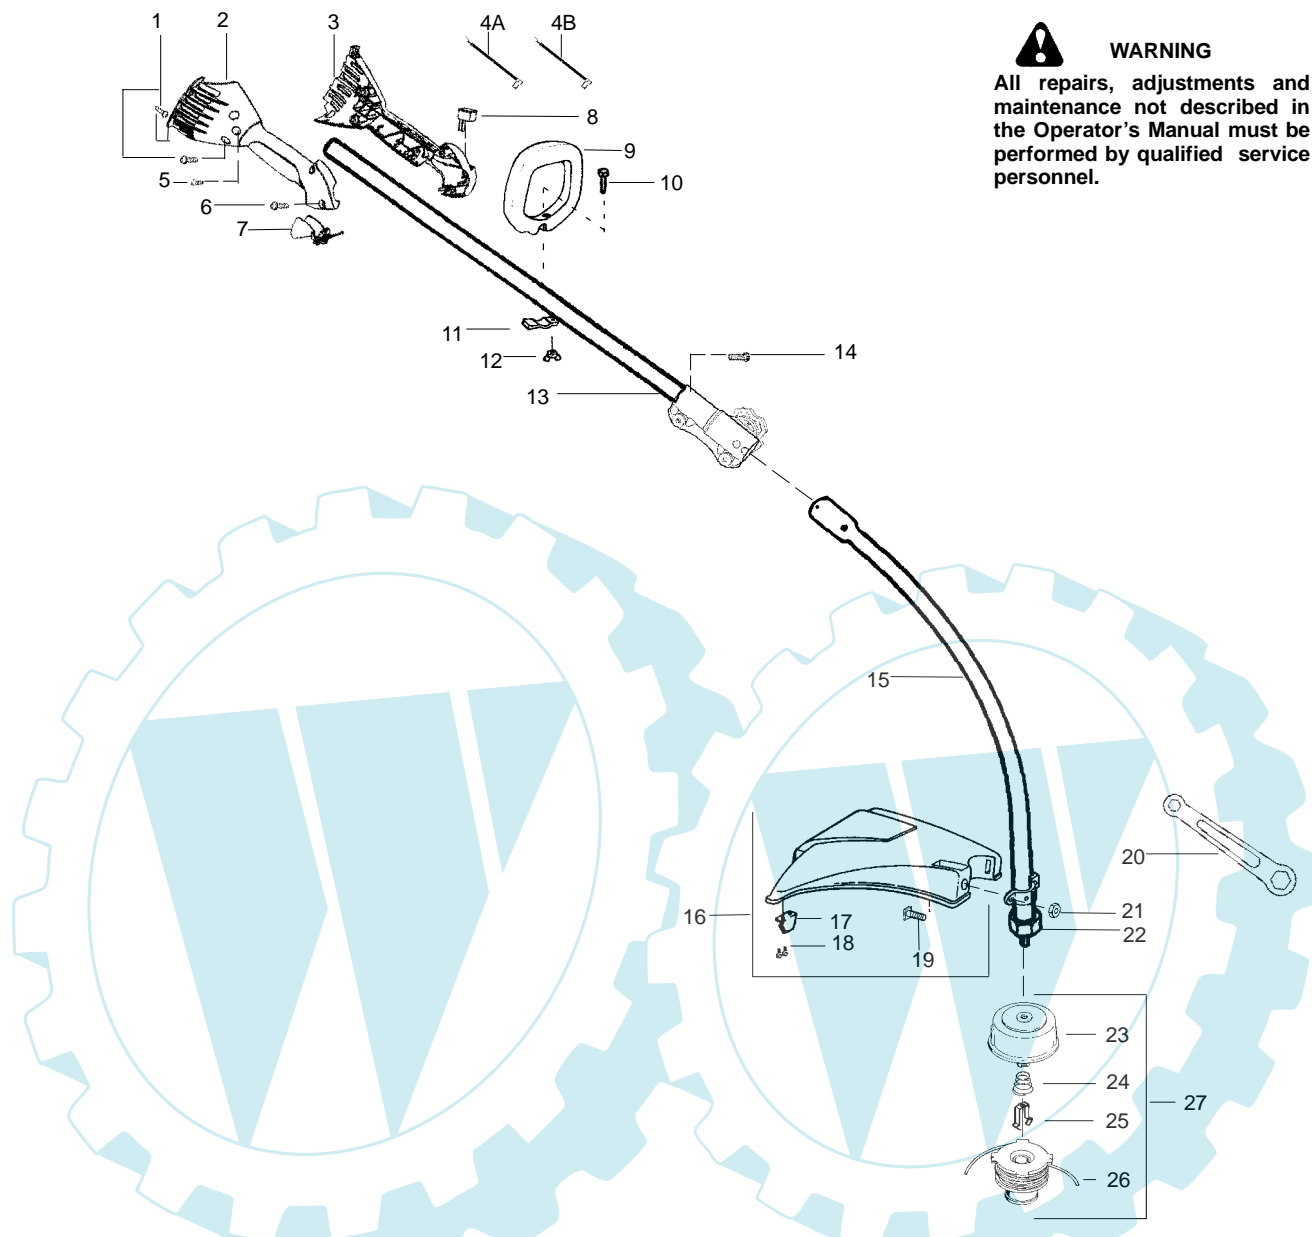

PARTS LIST NO. <b>530164240</b>		 <b>PARTS LIST</b>	MODEL(s) <b>TM280</b>
DATE <b>3/18/05</b>	Replaces 530164240 - 11/23/04		Note: Illustration may differ from actual model due to design changes

**WARNING**  
All repairs, adjustments and maintenance not described in the Operator's Manual must be performed by qualified service personnel.

Ref.	Part No.	Description	Ref.	Part No.	Description
1.	530015886	Screw-handle/fan hsg	19.	530015820	Bolt
2.	530054837	Hsg.-Throttle (Right)	20.	530056401	Wrench
3.	530071553	Kit-Left Throttle Hsg.	21.	530015197	Nut
4.	---	Assy-Front Wire	22.	530094543	Dustcup
	530054943	(A) Lower Front Wire	23.	530095773	Assy-Hub/Arbor
	530055724	(B) Upper Front Wire	24.	530053241	Spring-Return
5.	530015805	Screw-Alignment	25.	530401957	Retainer-Spool
6.	530015886	Screw	26.	530095845	Assy-Wound Spool
7.	530056236	Assy-Trigger	27.	530058831	Assy-TNG VI 3/8" -RH 2x
8.	530069572	Kit-Switch			
9.	530055699	Assy-Handle-Assist			Not Shown
10.	530015820	Bolt		---	Manual-Operator
11.	530088416	Clamp-Assist Handle		530164503	Euro
12.	530016152	Wingnut		530164504	Aust
13.	530071783	Assy-Upper Shaft (incl. flex shaft & coupler)		530164631	Euro II
				530165175	Euro III
14.	530016344	Screw		530165176	Euro IV
15.	530096255	Assy-Lower Shaft (incl. flex shaft)		530165177	Euro V
16.	530071724	Kit-Shield Ass'y. (Incl.17-21)		530165178	Turkish
17.	530052286	Line Limiter		530058895	Decal-Warning
18.	530015814	Screw-Line Limiter		530056220	Decal-Shaft

★ = NEW PART NUMBER FOR THIS IPL

\* = REFER TO THE SERVICE REFERENCE INDICATED FOR MORE INFORMATION. (LOCATED AT END OF IPL)

PARTS LIST NO. <b>530164240</b>		<b>McCULLOCH. PARTS LIST</b>	MODEL(s) <b>TM280</b>
DATE <b>3/18/05</b>	Replaces 530164240 - 11/23/04		<b>Note:</b> Illustration may differ from actual model due to design changes